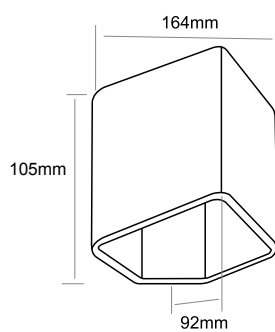

WALL LAMPS AND ACCENT LIGHTING