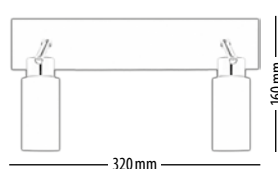

AQUATIC

BATHROOM'S LIGHTING