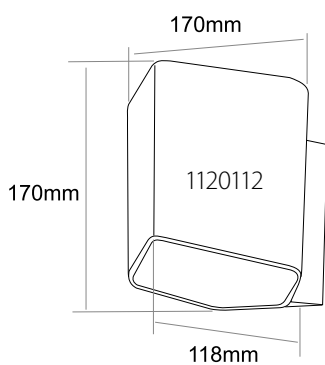

WALL LAMPS AND ACCENT LIGHTING