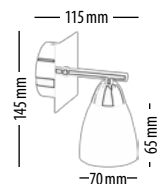

AQUATIC

BATHROOM'S LIGHTING