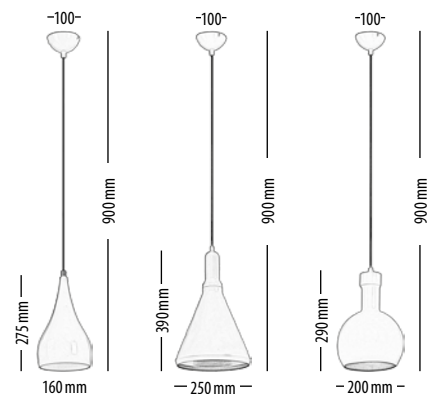

ERYNIE

MODERN LIGHTING