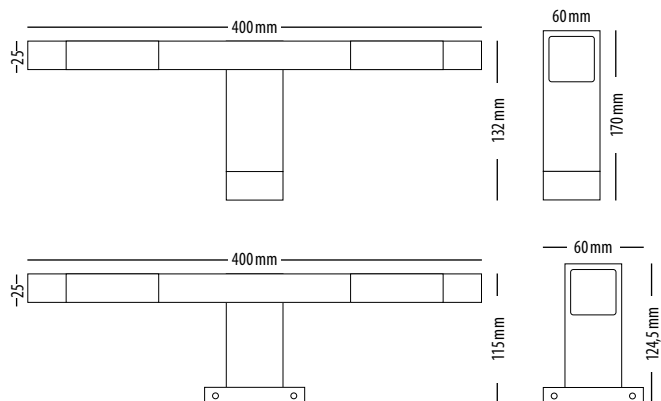

MEGA

BATHROOM'S LIGHTING