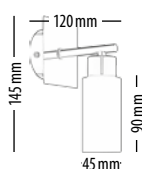

AQUATIC

BATHROOM'S LIGHTING