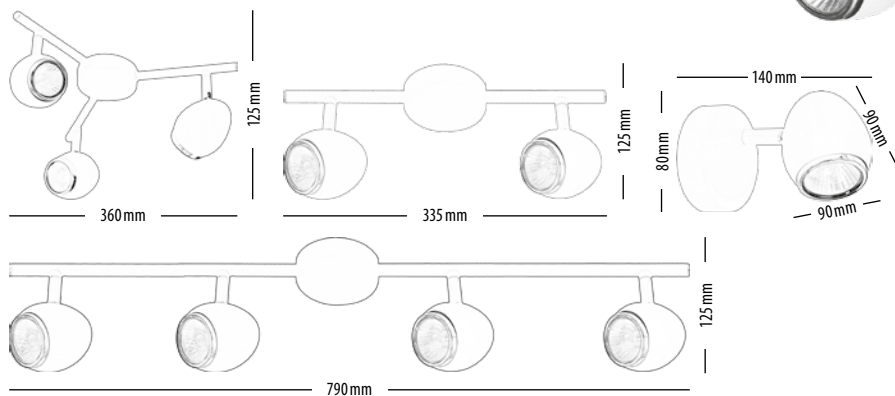

RUBBY

CHILDREN'S ROOM LIGHTS