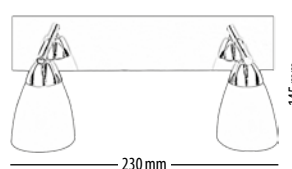

AQUATIC

BATHROOM'S LIGHTING