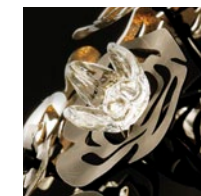

VIE EN ROSE

Article	Page	Description	Components/features	Suggested finishing
1839/6	52 - 53	6 light chandelier	Screen printed glass, LED holders in Murano glass, Swarovski crystal pendants	Bianco argento - Bianco oro - Nero nichel
1839/MSF	51	ceiling lamp	Led holders in Murano glass	Bianco argento - Bianco oro - Nero nichel
1839/MSFG	54	ceiling lamp	Led holders in Murano glass	Bianco argento - Bianco oro - Nero nichel
1839/SF	49 - 51	suspension	Led holders in Murano glass	Bianco argento - Bianco oro - Nero nichel
1839/SFB	48	spherical table lamp	Led holders in Murano glass	Bianco argento - Bianco oro - Nero nichel
1839/SFG	50 - 55	big spherical suspension	Led holders in Murano glass	Bianco argento - Bianco oro - Nero nichel