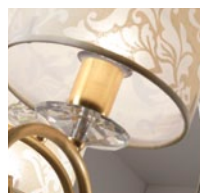

ELIZABETH

Article	Page	Description	Components/features	Suggested finishing
1866/6	10	6 light chandelier	Schöler crystal bobèche and pendants - Asfour crystal chains and pendants - Swarovski strass - crude silk shades	Argento - Oro
1866/12	12	12 light chandelier	Schöler crystals and pendants - Asfour crystal chains and pendants Swarovski strass - crude silk shades	Argento - Oro
1866/A2	11	2 light wall bracket	Schöler crystals and pendants - Asfour crystal chains and pendants Swarovski strass - crude silk shades	Argento - Oro