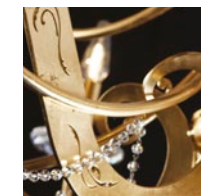

OPERA

Article	Page	Description	Components/features	Suggested finishing
1834/6	16	6 light chandelier	Swarovski crystal pendants - Schöler crystal bobèche	Argento - Argento antico - Oro
1834/6PL	17	6 light ceiling lamp	Swarovski crystal pendants	Argento - Argento antico - Oro
1834/A2	17	2 light wall bracket	Swarovski crystal pendants - Schöler crystal bobèche	Argento - Argento antico - Oro
1834/12	20	12 light chandelier	Swarovski crystal pendants - Schöler crystal bobèche	Argento - Argento antico - Oro
1834/16	19	16 light chandelier	Swarovski crystal pendants - Schöler crystal bobèche	Argento - Argento antico - Oro
1834/P3	21	3 light floor lamp	Swarovski crystal pendants - Schöler crystal bobèche	Argento - Argento antico - Oro
1834/SP	21	mirror		Argento - Argento antico - Oro