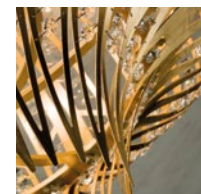

JASMINE

Article	Page	Description	Components/features	Suggested finishing
1872/8PL	82	8 light ceiling lamp	Asfour crystal octagons or Swarovski crystal octagons	Nichel drop - Oro
1872/9	84	9 light suspension	Asfour crystal octagons or Swarovski crystal octagons	Nichel drop - Oro
1872/A5	83	5 light wall bracket	Asfour crystal octagons or Swarovski crystal octagons	Nichel drop - Oro