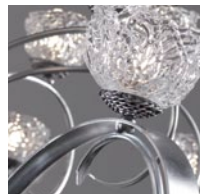

ARTICA

Article	Page	Description	Components/features	Suggested finishing
1864/5	107	5 light chandelier	Murano glass	Argento nero - Bianco oro - Oro cannella
1864/5PL	104	5 light ceiling lamp	Murano glass	Argento nero - Bianco oro - Oro cannella
1864/8PL	103	8 light ceiling lamp	Murano glass	Argento nero - Bianco oro - Oro cannella
1864/10	105	10 light chandelier	Murano glass	Argento nero - Bianco oro - Oro cannella
1864/16	102	16 light chandelier	Murano glass	Argento nero - Bianco oro - Oro cannella
1864/A1	103	1 light wall bracket	Murano glass	Argento nero - Bianco oro - Oro cannella
1864/A2	106	2 light wall bracket	Murano glass	Argento nero - Bianco oro - Oro cannella