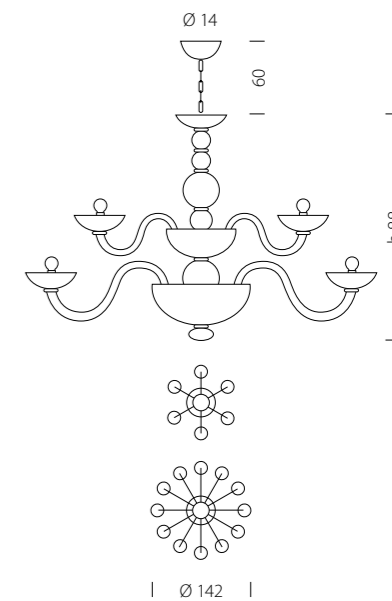

1532/12+6
CE 18 x MAX 42W E14