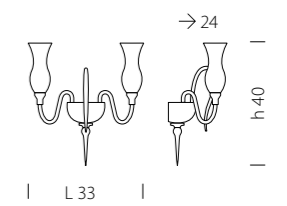

1022/A2
CE 2 x MAX 42W E14