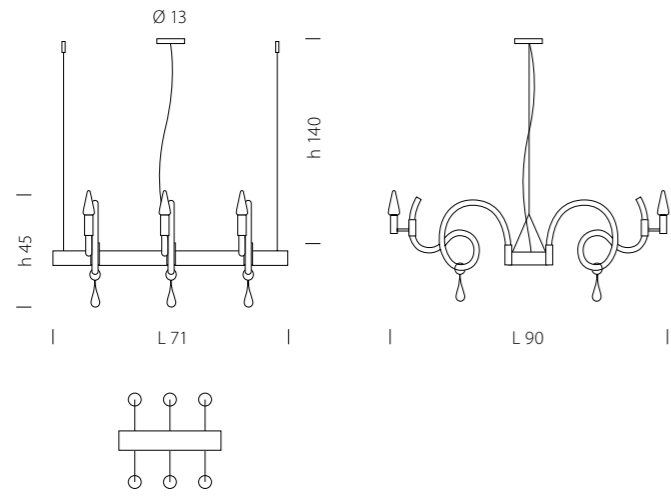

2000/6
CE 6 x MAX 42W E14