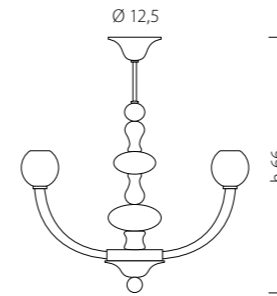

KIT CALZA su richiesta

STOCKING only on demand

1 kit per 50 cm catena

1 kit for 50 cm's chain

FINITURA: Organza

FINISHING: Organdy

Misure in cm / Measures in cm

Ø 12,5