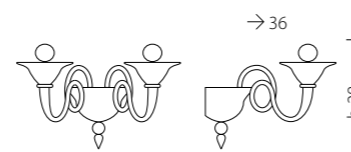

Ø 102

1382/6+3

CE 9 x MAX 42W E14

Ø 102

1382/8+4

CE 12 x MAX 42W E14

Ø 106

1382/12+6

CE 18 x MAX 42W E14

Ø 135

1382/16+8

CE 24 x MAX 42W E14

L 17

1382/A1

CE 1 x MAX 42W E14

L 45

1382/A2

CE 2 x MAX 42W E14

KIT 1382

/3 /5 /6 /8

KIT 1382

/12 /16 /6+3 /8+4 /12+6 /16+8