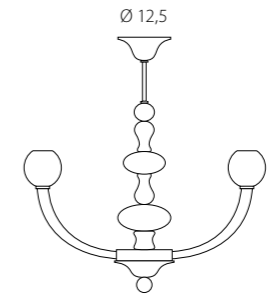

Ø 12,5

h 68

Ø 78

1537/8

CE 8 x MAX 42W E14