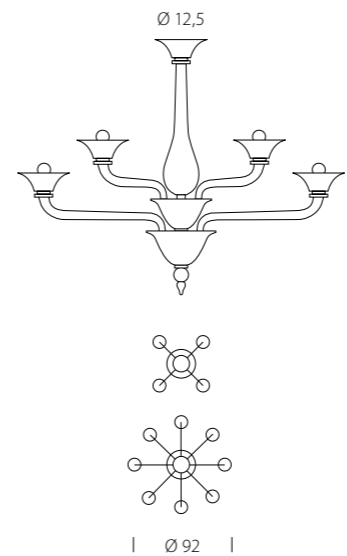

1543/8+4
CE 12 x MAX 42W E14