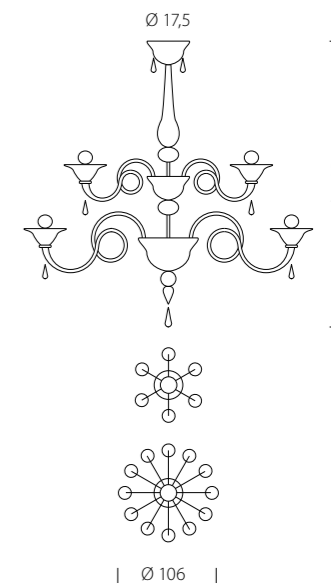

1380/12+6
CE 18 x MAX 42W E14