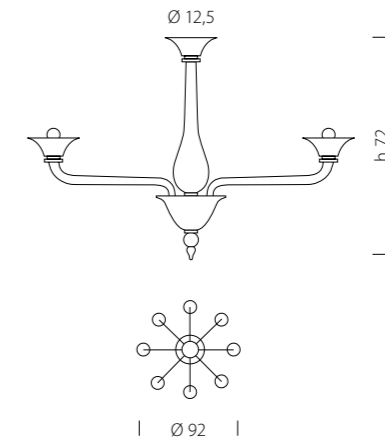

Bianco / White

Dorado / Golden

**KIT CALZA su richiesta
STOCKING only on demand**
1 kit per 50 cm catena
1 kit for 50 cm's chain
FINITURA: Organza
FINISHING: Organdy

Misure in cm / Measures in cm

1542/6
CE 6 x MAX 42W E14