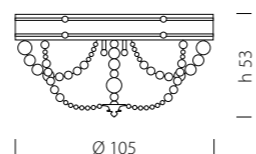

1649/105
CE 8 x MAX 42W E14