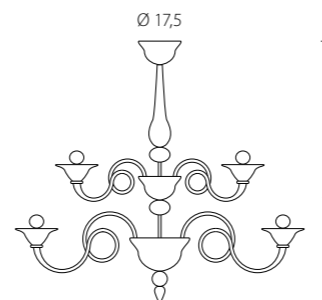

Ø 106

1382/12+6

CE 18 x MAX 42W E14