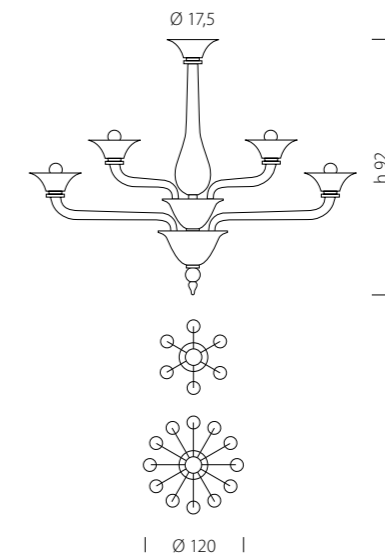

1543/12+6
CE 18 x MAX 42W E14