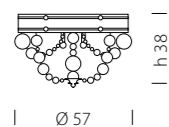

1649/57
CE 3 x MAX 42W E14