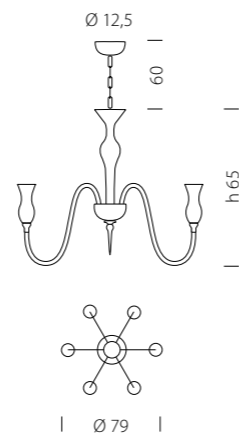

1020/6
CE 6 x MAX 42W E14