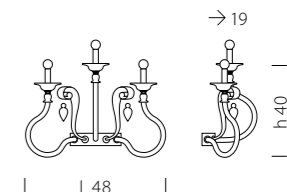

1700/A3
CE 3 x MAX 42W E14