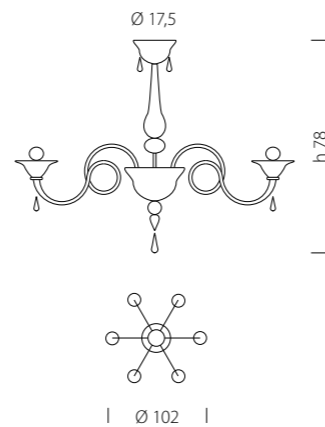

1380/6
CE 6 x MAX 42W E14