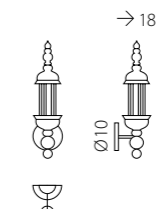

1798/A1
CE 1 x MAX 42W E14