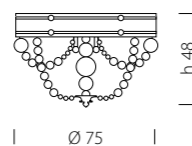

1649/75
CE 5 x MAX 42W E14