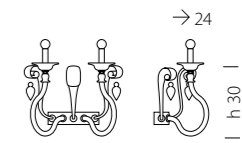

1700/A2
CE 2 x MAX 42W E14