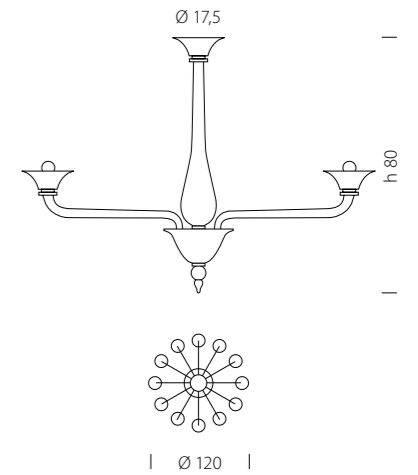

1542/12
CE 12 x MAX 42W E14