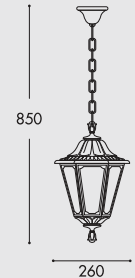

SICHEM/RUT

LED FILAMENT 6W
E26.120.F1R

E27
E26.120.E27