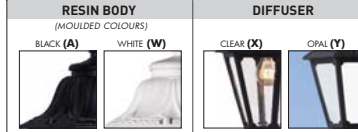

MEDIUM SIZE

RUT RANGE

SMALL LANTERN

AVAILABLE COLORS