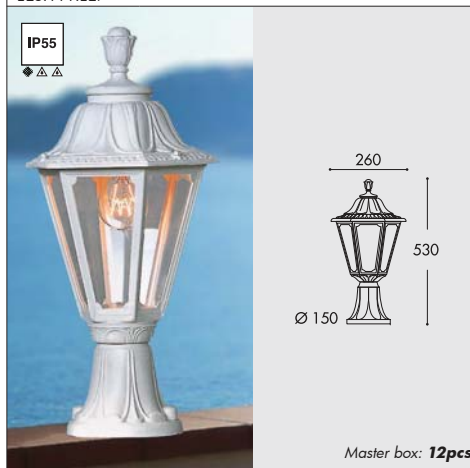

Master box: 12pcs