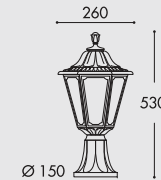

MINILOT/RUT

LED FILAMENT 6W
E26.111.F1R

E27
E26.111.E27