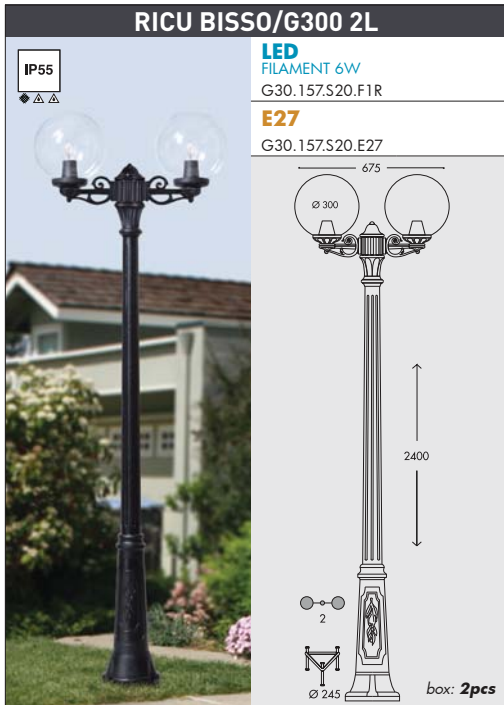

LED FILAMENT 6W
G30.157.S20.F1R

E27
G30.157.S20.E27