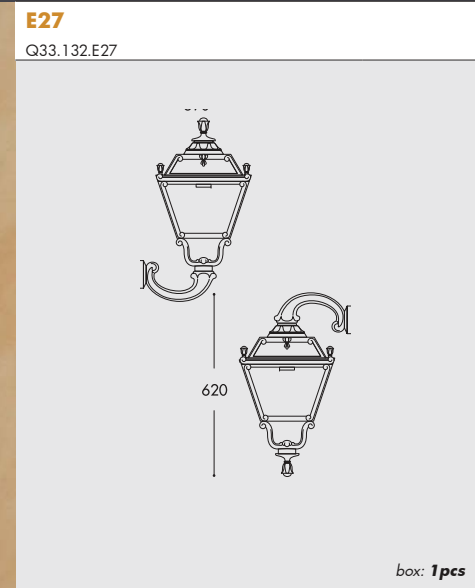

OFIR/TOBIA