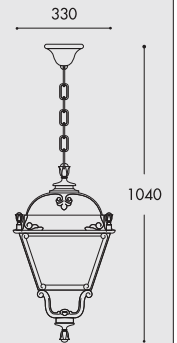

E27

U33.121.E27

IP55

box: 1pcs

SMALL LANTERN

MEDIUM LANTERN

LARGE LANTERN

HALF LANTERN