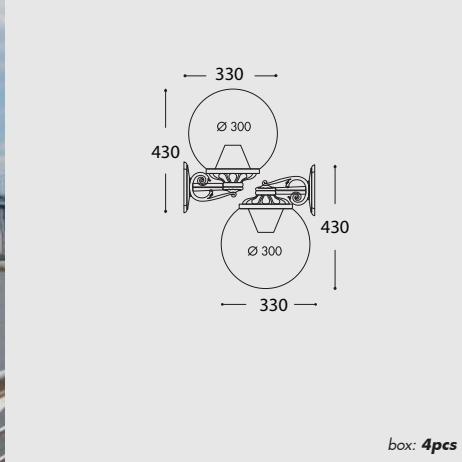

LED FILAMENT 6W
G30.131.F1R

E27
G30.131.E27