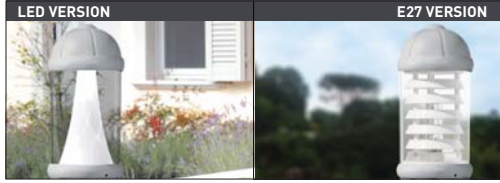

Dimensions: 150mm top diameter, 800mm height, Ø245mm base diameter.

Louvre options:
 FRA: with white resin louvre
 FCT: with aluminium chrome louvre

LARGE LANTERN

HALF LANTERN

BOLLARD

MADE IN ITALY

BOLLARD LED VERSIONS					
LAMP	POWER	LUMINOUS FLUX	VOLTAGE RANGE	COLOUR TEMPERATURE	
	7W	700Lm	100-240V 50/60 Hz	4000K 3000K	75W INCANDESCENT
	10W	1000Lm	100-240V 50/60 Hz	4000K 3000K	100W INCANDESCENT