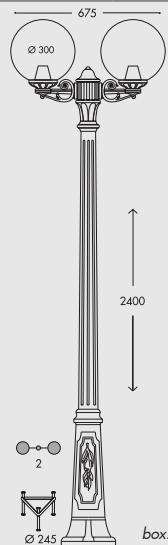

GLOBE 300 RANGE MEDIUM SIZE

LED VERSION

ENERGIE EFFICIENTE

A+ A A- B C D E

6W

670lm

2.700K

85-265v

= 60W INCANDESCENT CRI 80

LED FILAMENT 6W
G30.162.F1R

E27
G30.162.E27

box: 2pcs

LED FILAMENT 6W
G30.157.S20.F1R

E27
G30.157.S20.E27

box: 2pcs

LED FILAMENT 6W
G30.157.S30.F1R

E27
G30.157.S30.E27

box: 2pcs

MEDIUM SIZE GLOBE 300 RANGE

"METAL POST COVERED BY RESIN"

STEEL

RESIN

EXPANSE

fumaTech
FUMAGALLI POLES TECHNOLOGY

ANTI RUST
LIFETIME GUARANTEE
NO PAINTING REQUIRED

MADE IN ITALY

ANTI CORROSION

UV-RAYS STABILIZED

NO MAINTENANCE

DOUBLE INSULATION

NOT AFFECTED BY CHEMICAL FERTILIZERS

LED FILAMENT 6W
G30.163.F1R

E27
G30.163.E27

box: 2pcs

LED FILAMENT 6W
G30.158.F1R

E27
G30.158.E27

box: 2pcs

LED FILAMENT 6W
G30.156.F1R

E27
G30.156.E27

box: 2pcs

LED FILAMENT 6W
G30.157.F1R

E27
G30.157.E27

box: 2pcs

SMALL LANTERN

MEDIUM LANTERN

LARGE LANTERN

HALF LANTERN

BOLLARD