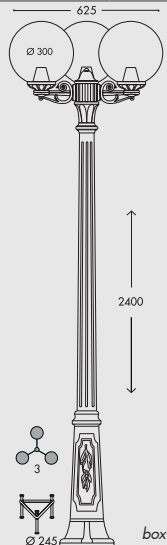

box: 2pcs

MEDIUM SIZE GLOBE 300 RANGE

"METAL POST COVERED BY RESIN"

STEEL

RESIN

EXPANSE

fumaTech
FUMAGALLI POLES TECHNOLOGY

ANTI RUST
LIFETIME GUARANTEE
NO PAINTING REQUIRED

MADE IN ITALY

ANTI CORROSION

UV-RAYS STABILIZED

NO MAINTENANCE

DOUBLE INSULATION

NOT AFFECTED BY CHEMICAL FERTILIZERS