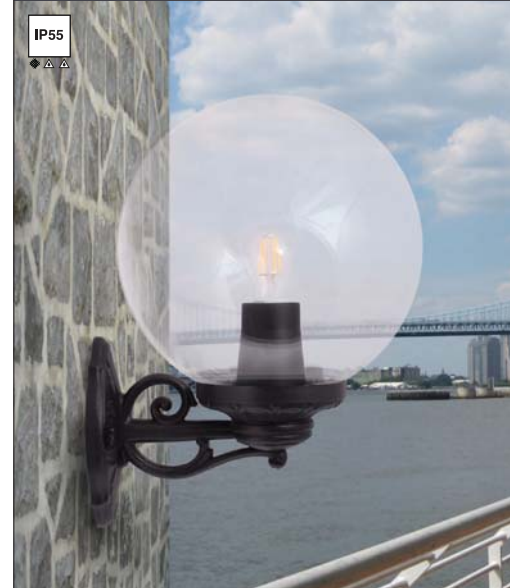

BISSO/G300