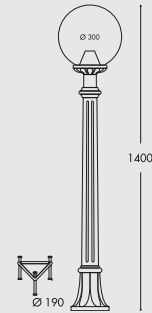

GLOBE 300 RANGE MEDIUM SIZE

LED VERSION

ENERGIE EFFICIENTE

A+ A A- B C D E

6W

670lm

2.700K

85-265v

= 60W INCANDESCENT CRI 80

LED FILAMENT 6W
G30.162.F1R

E27
G30.162.E27

box: 2pcs

LED FILAMENT 6W
G30.157.S20.F1R

E27
G30.157.S20.E27

box: 2pcs

LED FILAMENT 6W
G30.157.S30.F1R

E27
G30.157.S30.E27

box: 2pcs

MEDIUM SIZE GLOBE 300 RANGE

"METAL POST COVERED BY RESIN"

STEEL

RESIN

EXPANSE

fumaTech
FUMAGALLI POLES TECHNOLOGY

ANTI RUST
LIFETIME GUARANTEE
NO PAINTING REQUIRED

MADE IN ITALY

ANTI CORROSION

UV-RAYS STABILIZED

NO MAINTENANCE

DOUBLE INSULATION

NOT AFFECTED BY CHEMICAL FERTILIZERS

LED FILAMENT 6W
G30.163.F1R

E27
G30.163.E27

box: 2pcs

LED FILAMENT 6W
G30.158.F1R

E27
G30.158.E27

box: 2pcs

GIGI/G300

LED FILAMENT 6W
G30.156.F1R

E27
G30.156.E27

box: 2pcs

LED FILAMENT 6W
G30.157.F1R

E27
G30.157.E27

box: 2pcs

SMALL LANTERN

MEDIUM LANTERN

LARGE LANTERN

HALF LANTERN

BOLLARD