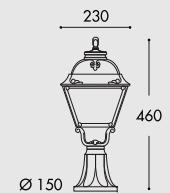

Master box: 12pcs