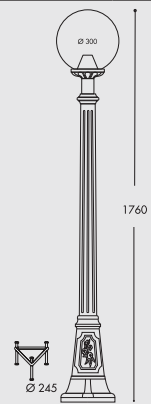

RICU/G300

LED FILAMENT 6W
G30.158.F1R

E27
G30.158.E27

box: 2pcs