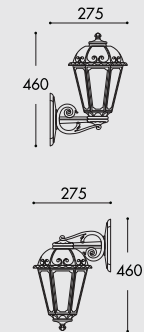

ENERGY CLASS A+

LED VERSION

6W
670lm
2.700K
100-240V
= 60W INCANDESCENT
CRI 80

BISSO/SABA

IP55

LED FILAMENT 6W
K22.131.F1R

E27
K22.131.E27

Master box: 18pcs

E27
G25.151.E27

Technical drawing showing a lamp with a globe diameter of 250mm, a base diameter of 150mm, and a total height of 1000mm.

box: **4pcs**

ALOE'.R/G250 (resin)

IP55

LED FILAMENT 6W
G25.163.F1R

E27
G25.163.E27

Technical drawing showing a lamp with a globe diameter of 250mm, a base diameter of 190mm, and a total height of 1350mm.

box: **2pcs**

ARTU'/G250

IP55

LED FILAMENT 6W
G25.158.F1R

E27
G25.158.E27

Technical drawing showing a lamp with a globe diameter of 250mm, a base diameter of 245mm, and a total height of 1710mm.