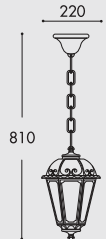

SABA RANGE

SMALL SIZE

MADE IN ITALY

K22.131.F1R

NEW FILAMENT LED
INDOOR & OUTDOOR USE

+80°C
-30°C 90% HUMIDITY

6W (670 lm)
2700 K
100-240 V

SMALL SIZE

SABA RANGE

SMALL LANTERN

AVAILABLE COLORS	
RESIN BODY (MOULDED COLOURS)	DIFFUSER
BLACK (A)	CLEAR (X)
WHITE (W)	OPAL (Y)

ENERGY CLASS A+

LED VERSION

6W
670lm
2.700K
100-240V
= 60W INCANDESCENT
CRI 80

BISSO/SABA

IP55

LED FILAMENT 6W
K22.131.F1R

E27
K22.131.E27

Master box: 18pcs

MEDIUM LANTERN

MIKROLOT/SABA

LED FILAMENT 6W
K22.110.F1R

E27
K22.110.E27

IP55

Master box: 18pcs

SICHEM/SABA

LED FILAMENT 6W
K22.120.F1R

E27
K22.120.E27

IP55

Master box: 18pcs

LARGE LANTERN

HALF LANTERN

BOLLARD

MADE IN ITALY