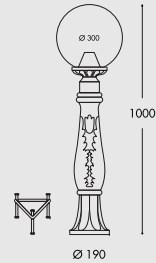

GLOBE 300 RANGE MEDIUM SIZE

LED VERSION

ENERGIE EFFICIENTE

A+ A A- B C D E

6W

670lm

2.700K

85-265v

= 60W INCANDESCENT CRI 80

LED FILAMENT 6W
G30.162.F1R

E27
G30.162.E27

box: 2pcs

LED FILAMENT 6W
G30.157.S20.F1R

E27
G30.157.S20.E27

box: 2pcs

LED FILAMENT 6W
G30.157.S30.F1R

E27
G30.157.S30.E27

box: 2pcs

MEDIUM SIZE GLOBE 300 RANGE

"METAL POST COVERED BY RESIN"

STEEL

RESIN

EXPANSE

fumaTech
FUMAGALLI POLES TECHNOLOGY

ANTI RUST
LIFETIME GUARANTEE
NO PAINTING REQUIRED

MADE IN ITALY

ANTI CORROSION

UV-RAYS STABILIZED

NO MAINTENANCE

DOUBLE INSULATION

NOT AFFECTED BY CHEMICAL FERTILIZERS

LED FILAMENT 6W
G30.163.F1R

E27
G30.163.E27

box: 2pcs

LED FILAMENT 6W
G30.158.F1R

E27
G30.158.E27

box: 2pcs

LED FILAMENT 6W
G30.156.F1R

E27
G30.156.E27

box: 2pcs

LED FILAMENT 6W
G30.157.F1R

E27
G30.157.E27

box: 2pcs

SMALL LANTERN

MEDIUM LANTERN

LARGE LANTERN

HALF LANTERN

BOLLARD