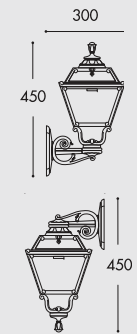

GOLIA RANGE

MEDIUM SIZE

MADE IN ITALY

Q23.131.F1R

NEW FILAMENT LED
INDOOR & OUTDOOR USE

+80°C
-30°C 90% HUMIDITY
6W (670 lm)
2700 K
100-240 V

MEDIUM SIZE GOLIA RANGE

AVAILABLE COLORS

RESIN BODY (MOULDED COLOURS)		DIFFUSER	
BLACK (A)	WHITE (W)	CLEAR (X)	OPAL (Y)

LED VERSION

ENERGY CLASS: A+ (A+, A, B, C, D, E)

6W
670lm
2.700K
100-240V
= 60W INCANDESCENT
CRI 80

BISSO/GOLIA

LED FILAMENT 6W
Q23.131.F1R

E27
Q23.131.E27

Master box: 12pcs

MINILOT/GOLIA

LED FILAMENT 6W
Q23.111.F1R

E27
Q23.111.E27

LED FILAMENT 6W
Q23.120.F1R

E27
Q23.120.E27

Master box: 12pcs

Master box: 12pcs

- SMALL LANTERN
  - ANNA
  - SABA
  - GLOBE250
- MEDIUM LANTERN
  - RUT
  - SALEM
  - GOLIA
  - CEFA
  - GLOBE 300
- LARGE LANTERN
  - NOEMI
  - SILOE
  - TOBIA
  - SIMON
- HALF LANTERN
  - IESSE/DARIA
- BOLLARD
  - SAURO/MIRELLA