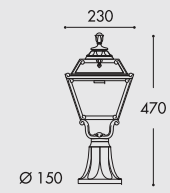

Master box: 12pcs