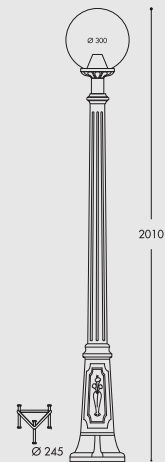

GLOBE 300 RANGE MEDIUM SIZE

LED VERSION

ENERGIE EFFICIENTE

A+ A A- B C D E

6W

670lm

2.700K

85-265v

= 60W INCANDESCENT CRI 80

LED FILAMENT 6W
G30.162.F1R

E27
G30.162.E27

box: 2pcs

LED FILAMENT 6W
G30.157.S20.F1R

E27
G30.157.S20.E27

box: 2pcs

LED FILAMENT 6W
G30.157.S30.F1R

E27
G30.157.S30.E27

box: 2pcs

MEDIUM SIZE GLOBE 300 RANGE

"METAL POST COVERED BY RESIN"

STEEL

RESIN

EXPANSE

fumaTech
FUMAGALLI POLES TECHNOLOGY

ANTI RUST
LIFETIME GUARANTEE
NO PAINTING REQUIRED

MADE IN ITALY

ANTI CORROSION

UV-RAYS STABILIZED

NO MAINTENANCE

DOUBLE INSULATION

NOT AFFECTED BY CHEMICAL FERTILIZERS

LED FILAMENT 6W
G30.163.F1R

E27
G30.163.E27

box: 2pcs

LED FILAMENT 6W
G30.158.F1R

E27
G30.158.E27

box: 2pcs

LED FILAMENT 6W
G30.156.F1R

E27
G30.156.E27

box: 2pcs

LED FILAMENT 6W
G30.157.F1R

E27
G30.157.E27

box: 2pcs

SMALL LANTERN

MEDIUM LANTERN

LARGE LANTERN

HALF LANTERN

BOLLARD