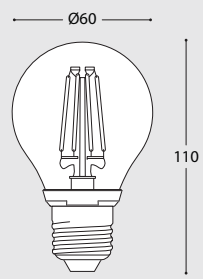

SILICONE PROTECTION

DRIVER

INDOOR & OUTDOOR USE

+80°C -30°

90% HUMIDITY

SURGE RESISTANT

ENERGY LABEL: A++ to E

SAVE 90%

TUV SUD

PRODUCTION MONITORED SAFETY TESTED

CE

LVD TESTED

EMC TESTED

ERP 6000 h

NEW E27 FILAMENT LED LAMPS

LAMP	POWER	LUMINOUS FLUX	VOLTAGE RANGE	LIFE TIME	COLOUR TEMPERATURE	REF. CODE
A60	8W	1000lm	100-240V 50/60 Hz	25.000 h	2700K	H2.LED.FIL.3K
A70	12W	1500lm	100-240V 50/60 Hz	25.000 h	2700K	H3.LED.FIL.3K

AVAILABLE FROM JUNE 2016

4,5W - GU10 LED LAMP

LAMP	POWER	LUMINOUS FLUX	VOLTAGE RANGE	LIFE TIME	COLOUR TEMPERATURE	REF. CODE
GU10 LED	4,5W	300lm	100-240V 50/60 Hz	25.000 h	4000K	H.LED.GU10
					3000K	H.LED.GU10.3K

SAVE 95%

TUV SUD

PRODUCTION MONITORED SAFETY TESTED

CE

LVD TESTED

EMC TESTED

ERP 6000 h