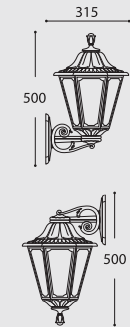

RUT RANGE

MEDIUM SIZE

MADE IN ITALY

E26.157.S30.F1R

NEW FILAMENT LED

INDOOR & OUTDOOR USE

+80°C
-30°C

90% HUMIDITY

6W (670 lm)
2700 K
100-240 V

MEDIUM SIZE

RUT RANGE

SMALL LANTERN

AVAILABLE COLORS

ENERGY CLASS **A+**

LED VERSION

6W

670lm

2.700K

100-240V

≈ 60W INCANDESCENT

CRI 80

BISSO/RUT

LED FILAMENT 6W
E26.131.F1R

E27
E26.131.E27

Master box: 12pcs

MEDIUM LANTERN

MINILOT/RUT

LED FILAMENT 6W
E26.111.F1R

E27
E26.111.E27

Master box: 12pcs

SICHEM/RUT

LED FILAMENT 6W
E26.120.F1R

E27
E26.120.E27

Master box: 12pcs

LARGE LANTERN