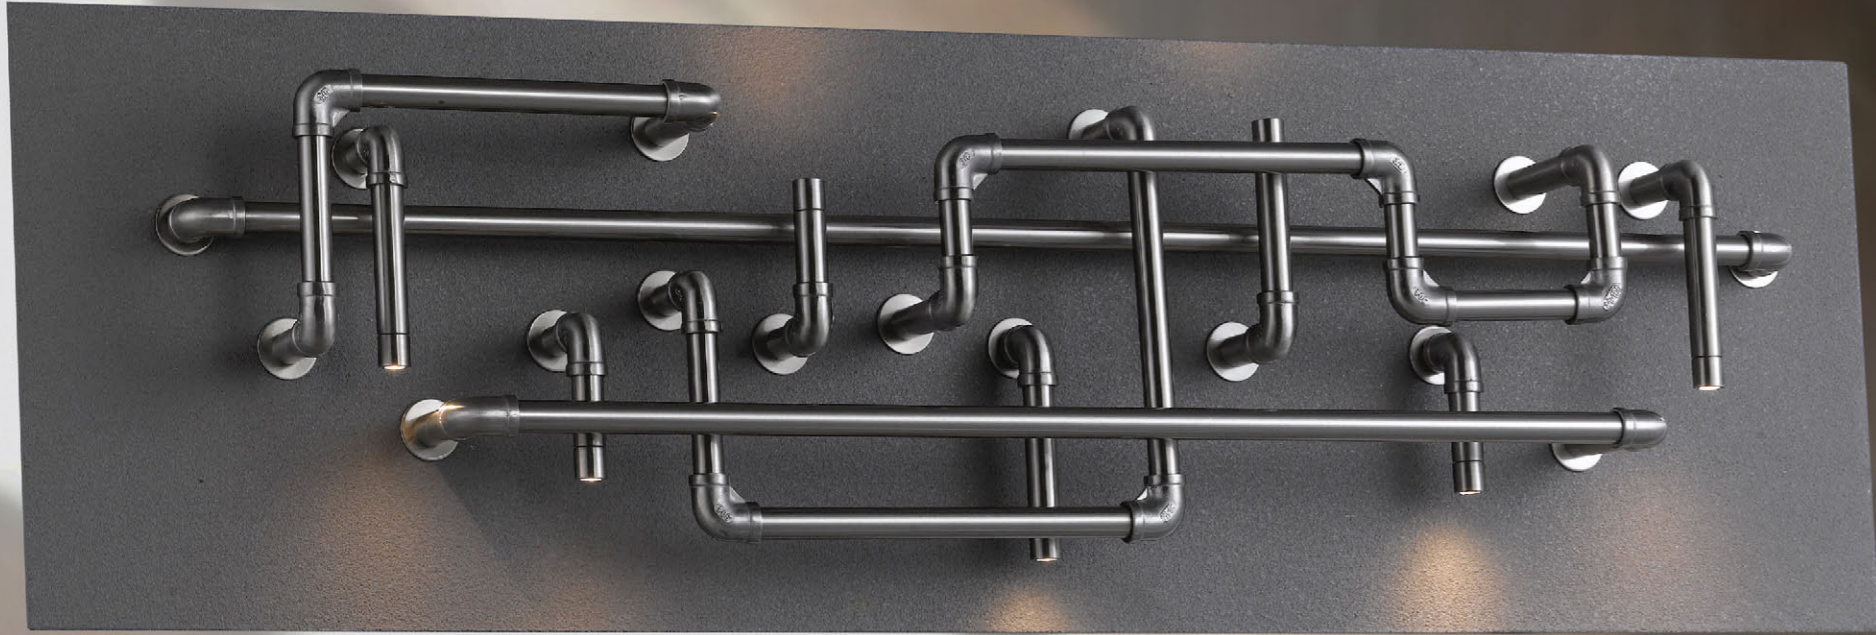

① LSP-9197

Material: metal + concrete
Colour: grey + satin nickel
LED: 7*1W
Size (cm): -- 100 †30 †→10

② LSP-9190

Material: metal + concrete
Colour: grey + satin nickel
LED: 1*1W
Size (cm): -- 15 †15 †→15

①

②