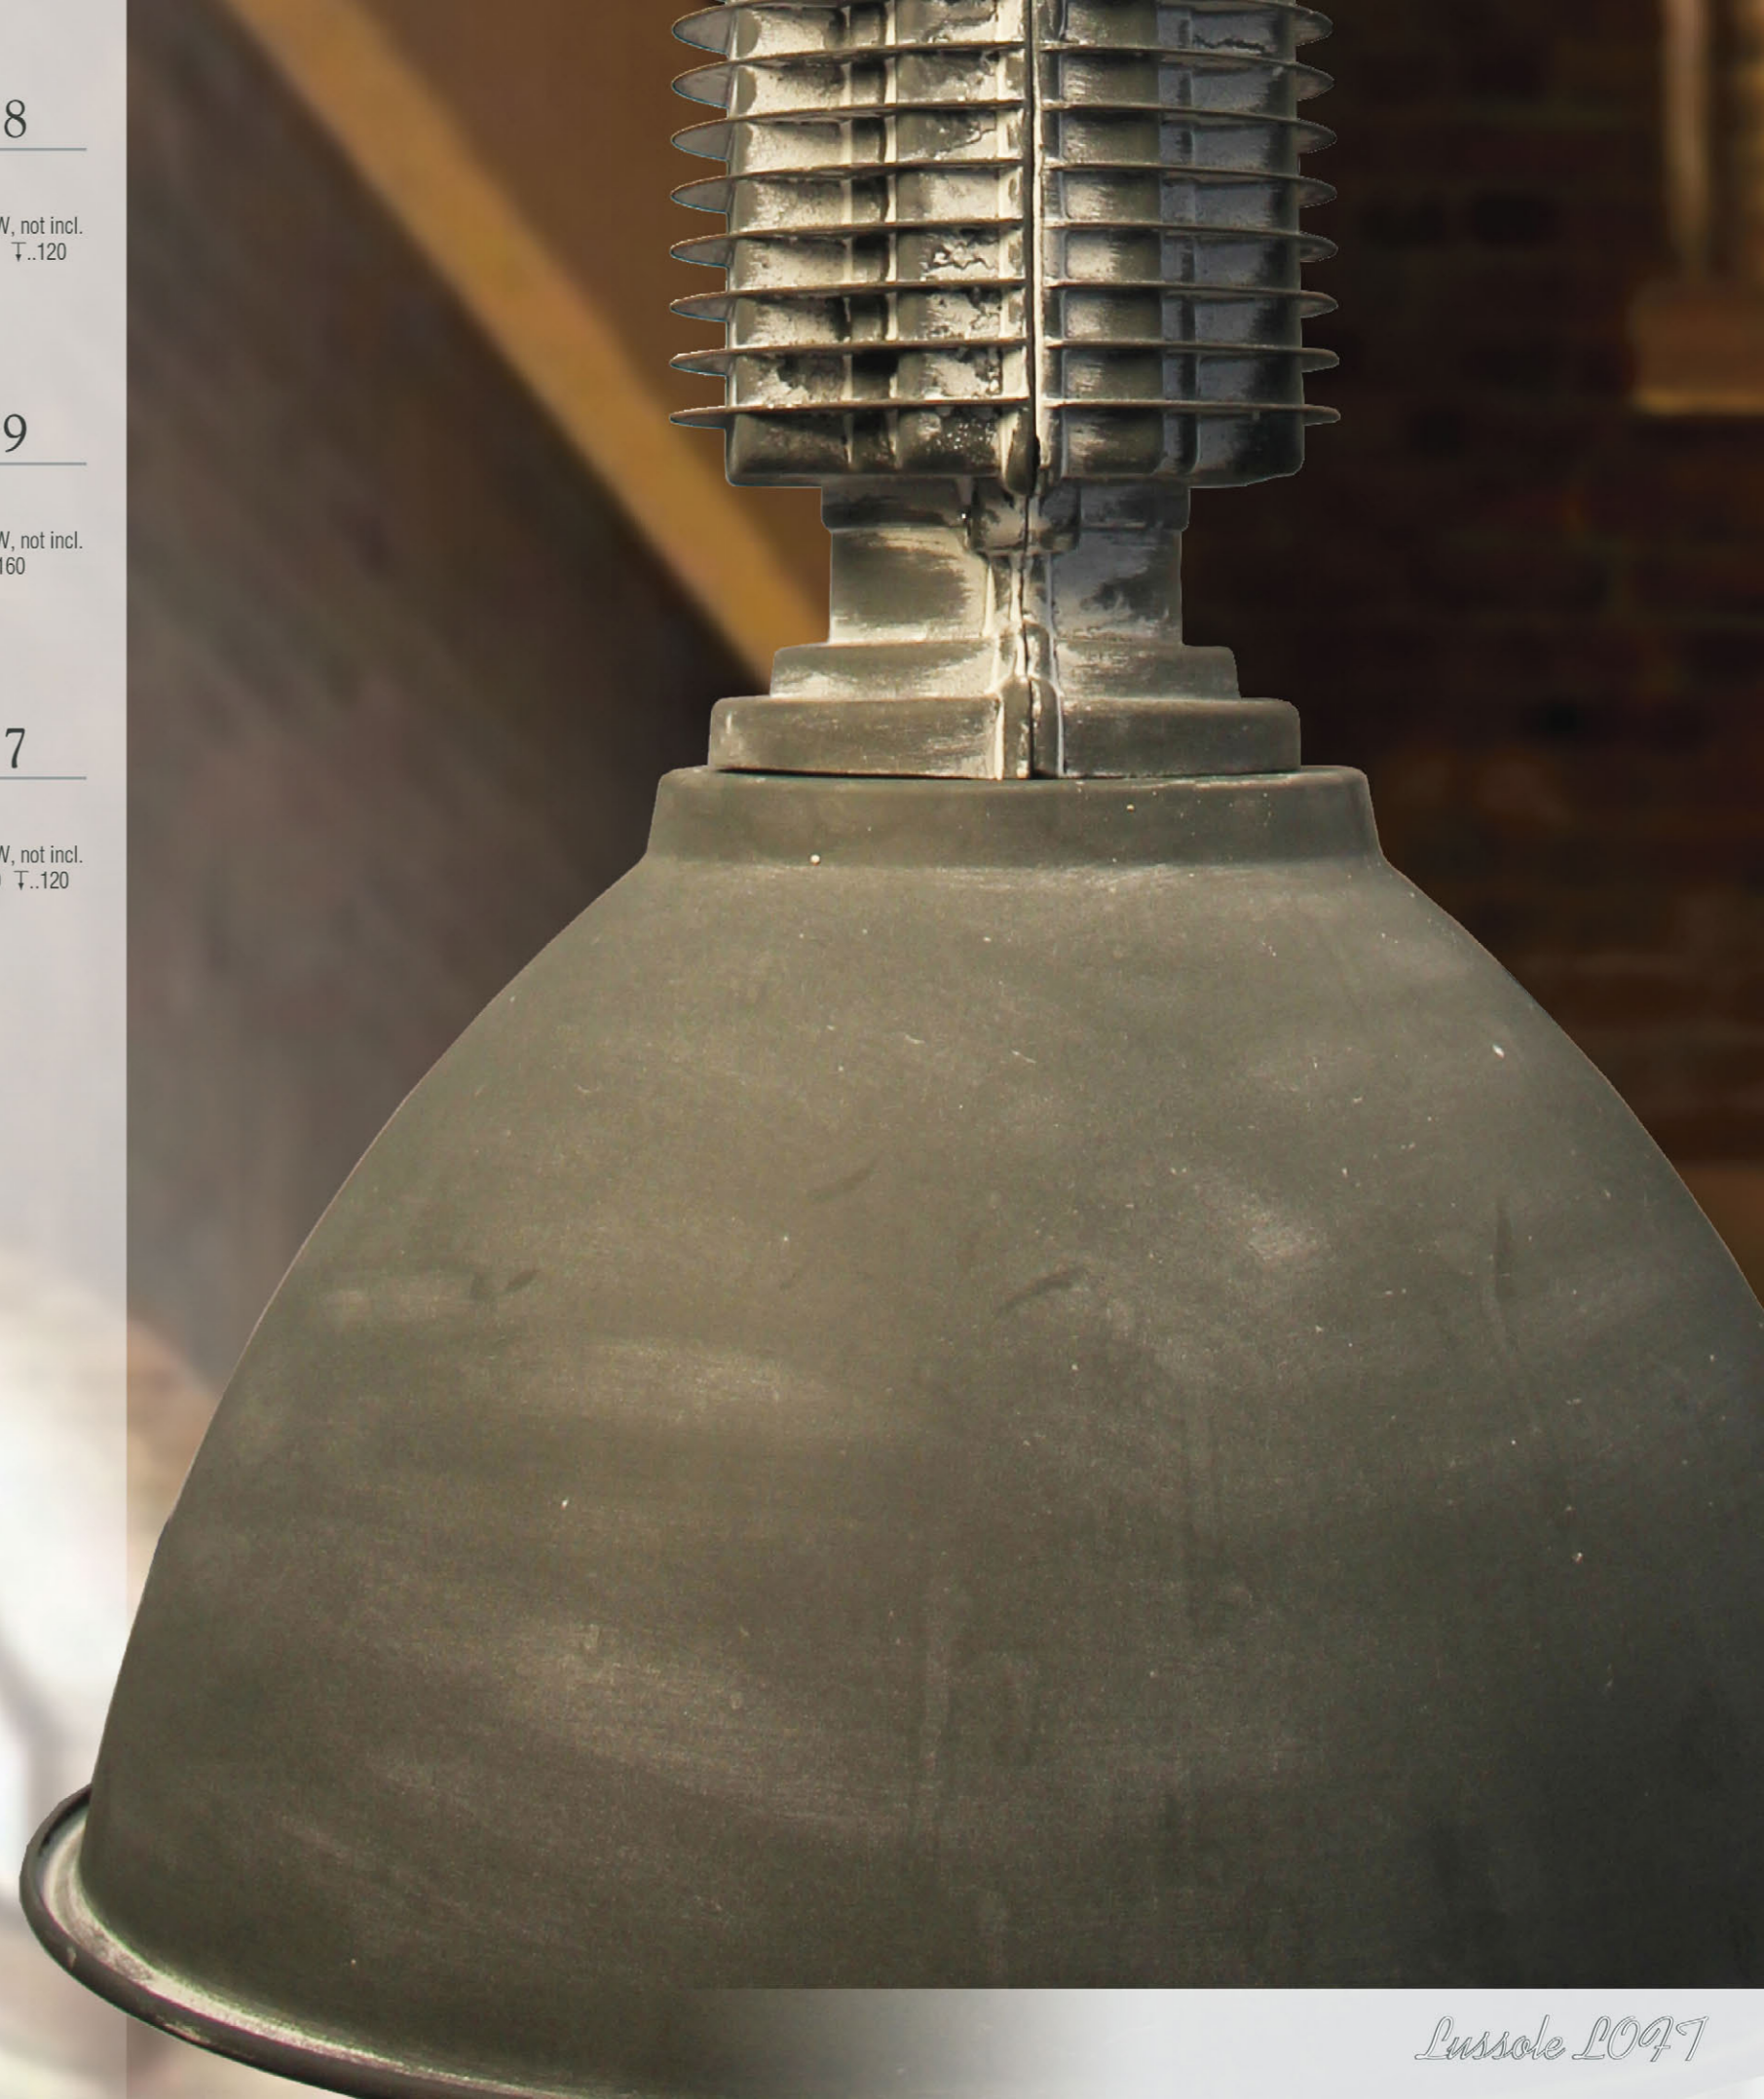

③ LSP-9877

Material: metal
Colour: black / grey
Lamp: 1*E27, max. 60W, not incl.
Size (cm): -- 40 ↑20 ▾..120