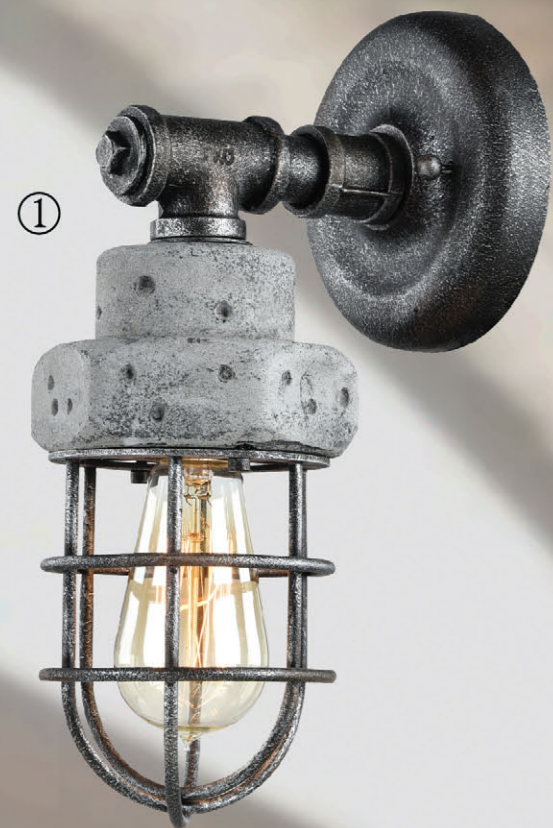

①

③

②

① LSP-9103

Material: metal / concrete
Colour: grey
Lamp: 1*E27, max. 60W, included
Size (cm): ↔ 13 ↑31 ↳17

② LSP-9701

Material: metal / concrete
Colour: grey
Lamp: 1*E27, max. 60W, included
Size (cm): ↔ 18 ↑30

③ LSP-9691

Material: metal / concrete
Colour: grey
Lamp: 1*E27, max. 60W, included
Size (cm): ↔ 13 ↑..134