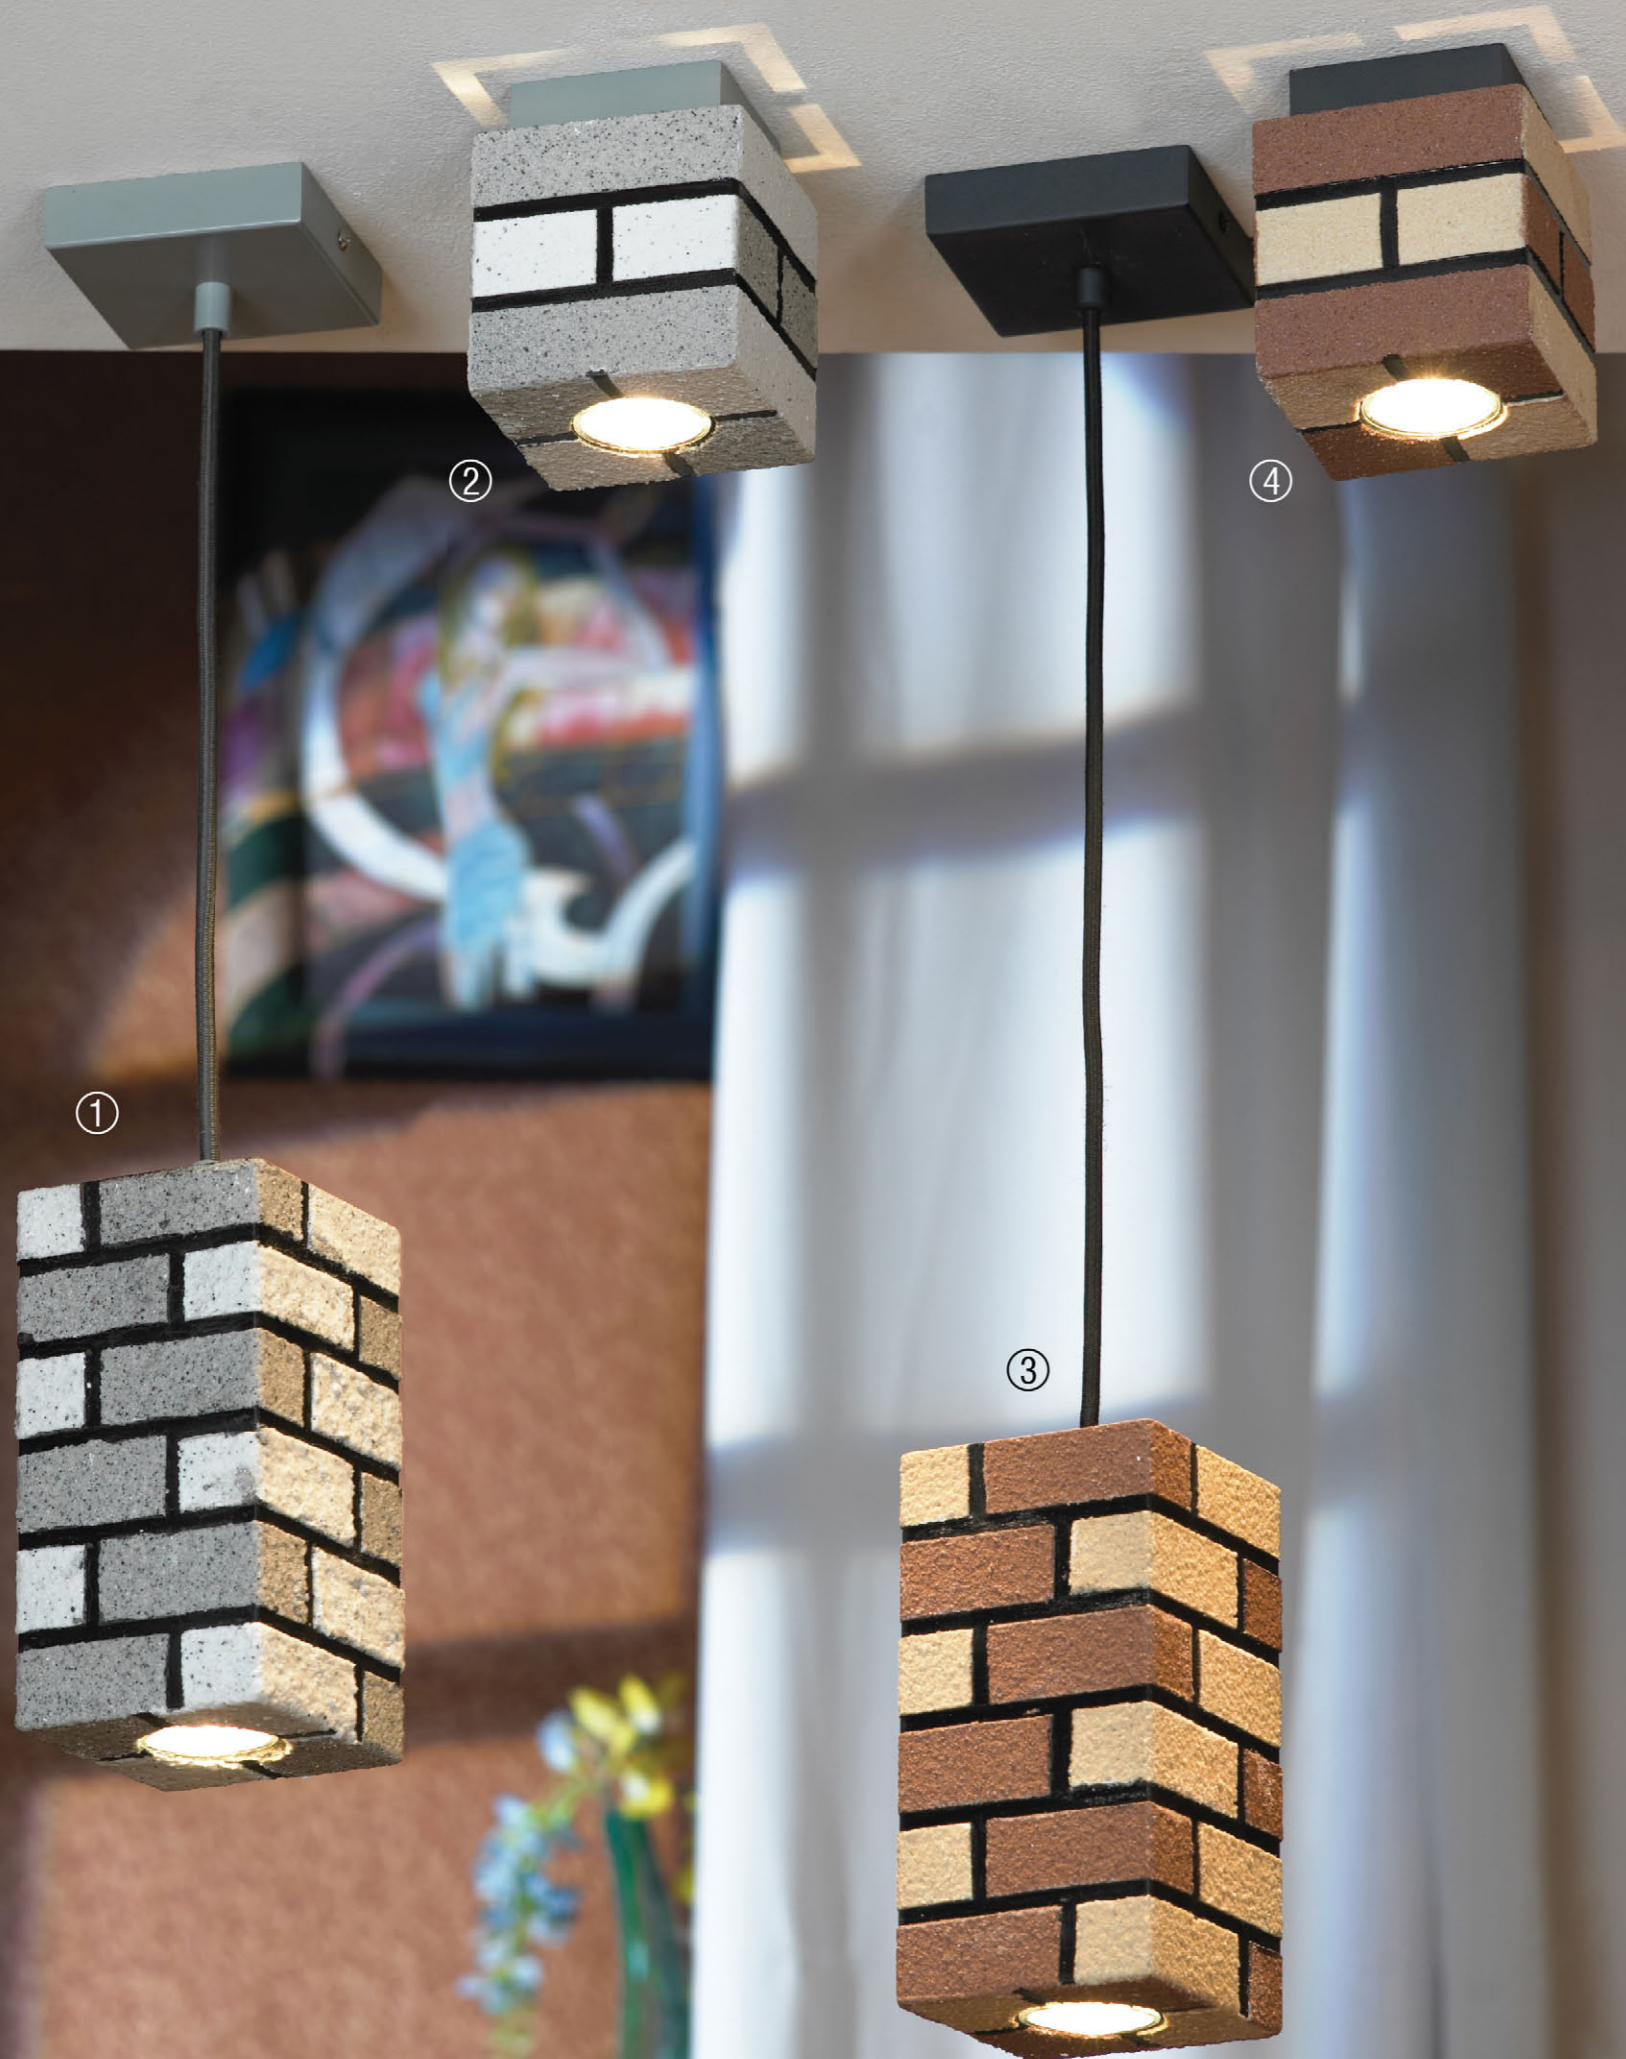

① LSP-9684

Material: metal
Colour: grey
Lamp: 1*Gu10, max. 50W, included
Size (cm): ↔ 10 ↓ 150

② LSP-9686

Material: metal
Colour: grey
Lamp: 1*Gu10, max. 50W, included
Size (cm): ↔ 10 ↓ 12

③ LSP-9685

Material: metal
Colour: brown
Lamp: 1*Gu10, max. 50W, included
Size (cm): ↔ 10 ↓ 150

④ LSP-9687

Material: metal
Colour: brown
Lamp: 1*Gu10, max. 50W, included
Size (cm): ↔ 10 ↓ 12