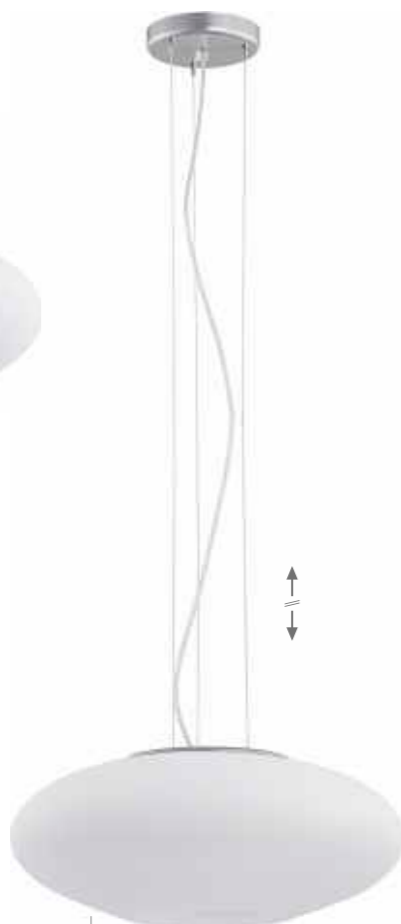

910 GALA ceiling
35 cm 44 cm 44 cm
2 x E27, max 60W
KL 7010

890 GALA LED ceiling **LED**
35 cm 44 cm 44 cm
16W x 1, 3000K, 1500-1700lm
KL 7010

891 GALA LED pendant lamp **LED**
100 cm 44 cm 44 cm
16W x 1, 3000K, 1500-1700lm
KL 7010

911 GALA pendant lamp
100 cm 44 cm 44 cm
2 x E27, max 60W
KL 7010

913 GALA pendant lamp
100 cm 60 cm 60 cm
2 x E27, max 60W
KL 7011

893 GALA LED pendant lamp **LED**
100 cm 60 cm 60 cm
16W x 1, 3000K, 1500-1700lm
KL 7011

GALA / GALA LED

klosz, metal / glass, metal / стекло, металл